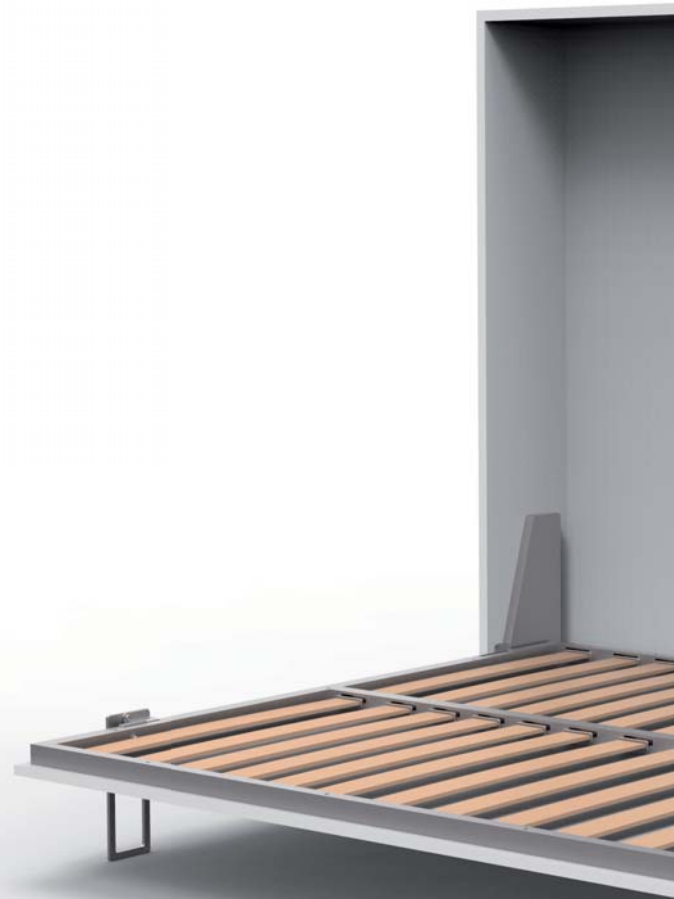

POZZOLI®

POZZOLI
COLLEZIONI

SECC
PROJECT

POZZOLI s.r.l.

Via Sabbionette, 6 - 20843 Verano B.za (MB) - Italy
T ++39 0362 901562 - 991444 / F ++39 0362 990826

www.pozzoli-seccproject.com
pozzoli@pozzoli-seccproject.com